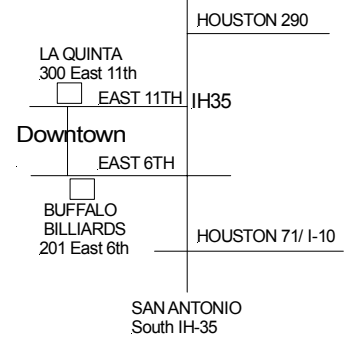

In Honor of Bart O'Hearn &
 All of Our Fallen Foos Family

Buffalo Billiards

201 East 6th St. - Austin TX
 Phone: 512-479-7665

NORTH IH-35
 TO DALLAS

Friday 16 th Sign-up 7:30 pm	Saturday 17 th Doors open at 11:00 am	Sunday 18 th Doors open at 11:00 am
8:30 pm Mega \$ DYP <i>(100% pay back thru 8th place plus \$5.00 per player kick-in)</i> 10:00 pm Goalie Wars *ITSF Master Series Events (win by 2 rule)	11:30 am Matches Resume 12:00 pm Rookie Doubles 2:00 pm Semi-pro Singles 3:00 pm *Women's Singles 4:00 pm *Open Doubles 6:00 pm *Women's Doubles 7:00 pm Hour Break 8:30 pm *Open Singles 10:00 pm 2 Ball Roller Ball	11:30 am Matches Resume 12:00 pm Semi-pro Doubles 1:00 pm Open Mixed 2:00 pm Rookie Singles 5:00 pm 3500 Limited (<i>can't be in OS or OD</i>) 6:00 pm Drawing for HDTV 8:00 pm Hi-Lo DYP (<i>can't be in another event & play in DYP</i>)

	OPEN DOUBLES	OPEN SINGLES	SEMI-PRO DOUBLES	SEMI-PRO SINGLES	ROOKIE DOUBLES	ROOKIE SINGLES
	JACKETS	JACKET	JACKETS	JACKET	JACKETS	JACKET
1	\$1200	\$600	\$800	\$400	\$600	\$300
2	\$760	\$380	\$560	\$280	\$400	\$200
3	\$550	\$275	\$300	\$150	\$220	\$110
4	\$350	\$175	\$200	\$100	\$140	\$70
5/6	\$200/200	\$100/100	\$100/100	\$50/50	\$80/80	\$40/40
7/8	\$120/120	\$60/60	\$60/60	\$30/30	\$40/40	\$20/20
9/12	\$90/90/90/90	\$45/45/45/45	-	-	-	-